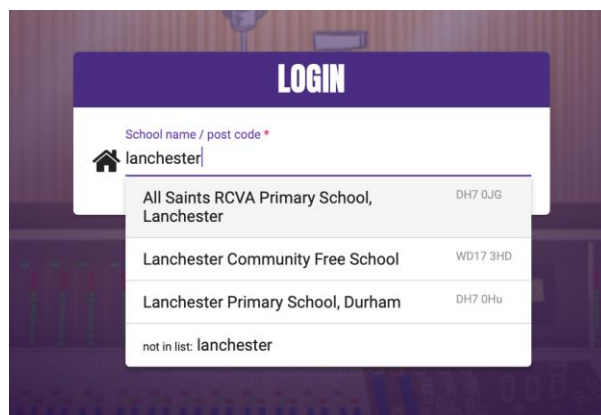

Times Table Rock Stars

Follow the link: <https://ttrockstars.com>

You will see a page like the one shown below, hover your cursor over the 'login' tab and select 'school pupils'

You should come to a page that looks like this:

Select 'login' then you should see the following screen where you must select school.

Next, you should see a screen that looks like the one shown below, you should select **student**.

After this, you should see a screen that asks you to select a school. Type in 'Lanchester' and select **All Saints RCVA Primary School, Lanchester** from the drop-down options.